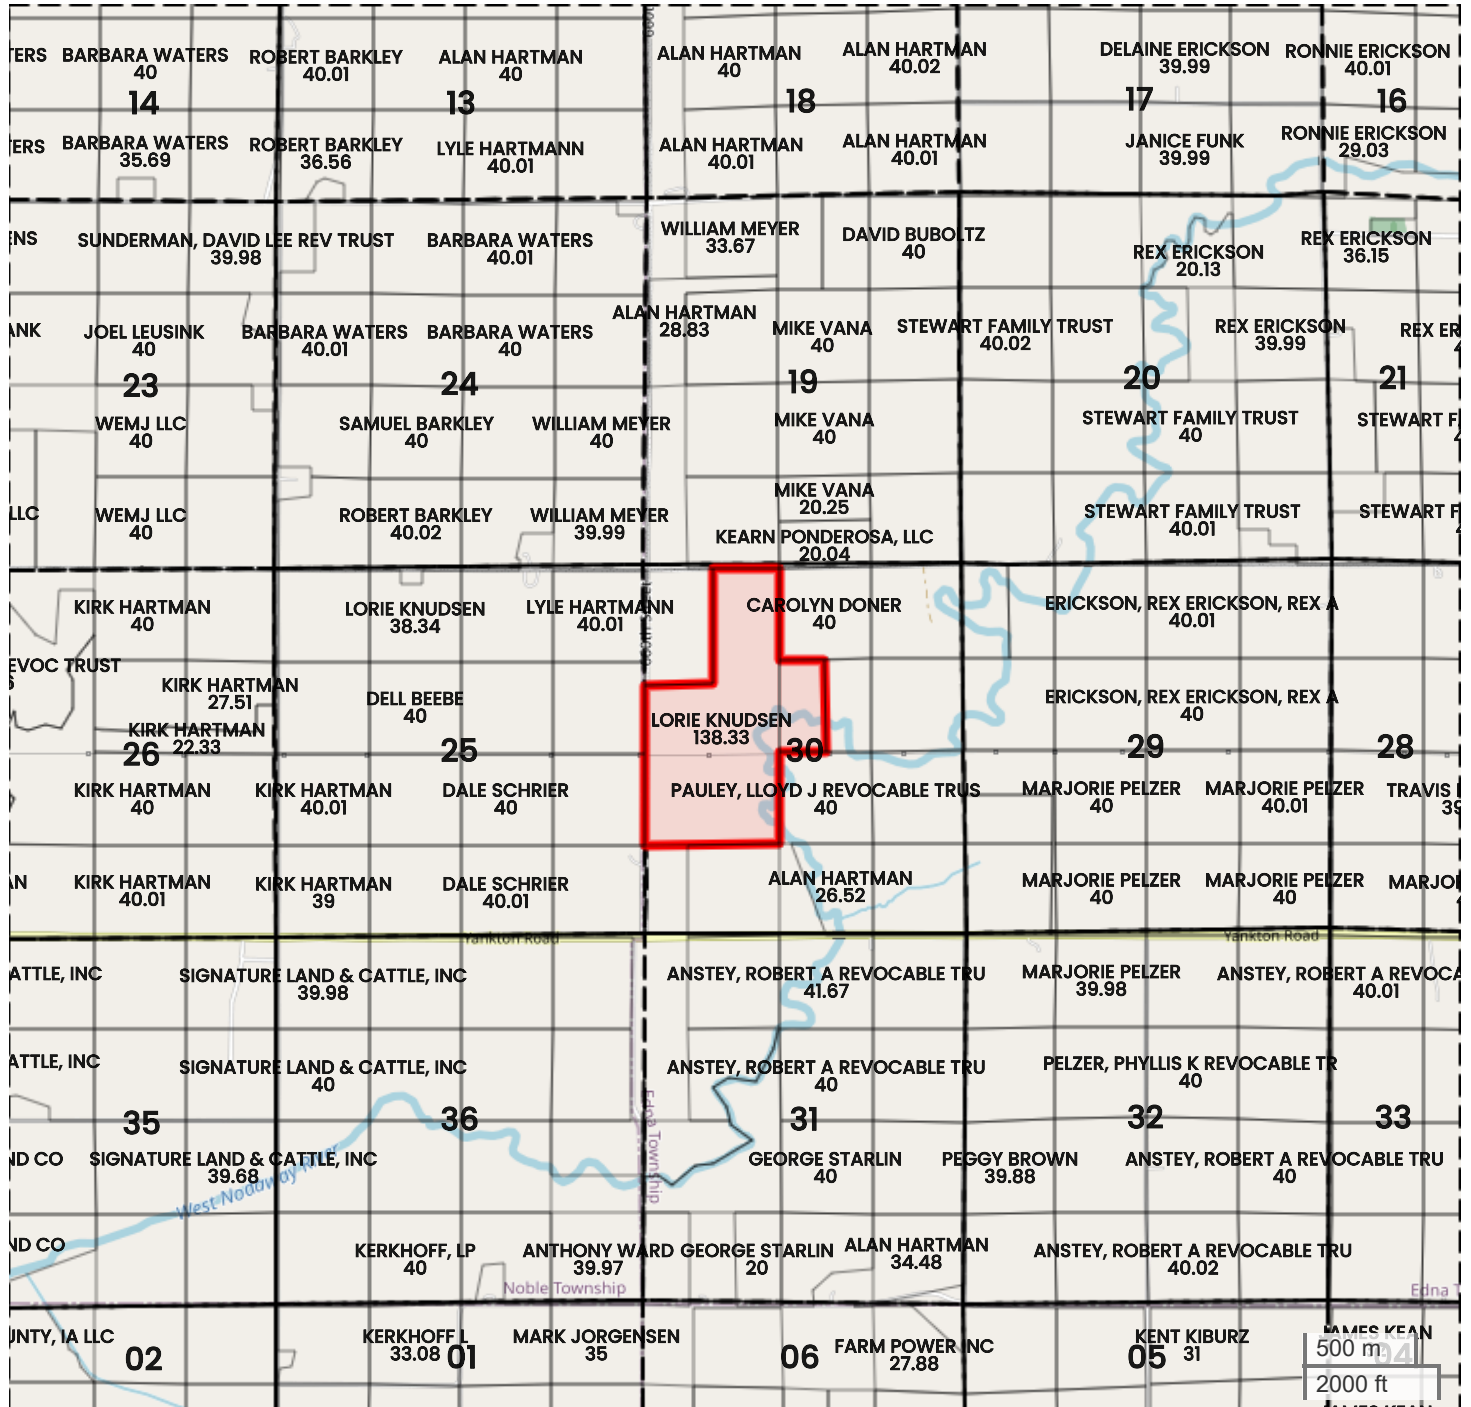

# CASS COUNTY, IOWA FARM - AUCTION

## PLAT MAP

Center: 41.182064, -94.922736

30-74N-35W  
Edna Township  
Cass County, IA

FarmWorth, LLC makes no warranties, express or implied, regarding the accuracy of any information provided through FarmWorth.com. User is solely responsible for independently verifying all information prior to use and waives any claims against FarmWorth, LLC arising from inaccuracies in such information.